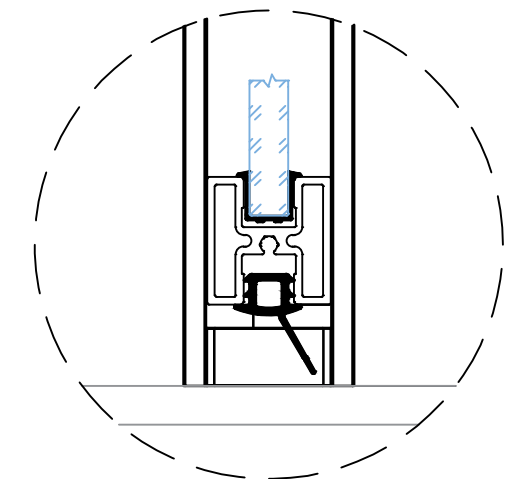

Section BB

Section CC

Section DD

Section EE

A - Pivot door 90deg return detail

C - Pivot door pivot side reinforced stile detail

D - Pivot door pivot side standard stile detail

B - Fixed and return panel wall detail

E - Pivot door - Swing in and out configuration

F - Pivot door - Swing out only configuration

G - Pivot door standard head detail

H - Pivot door reinforced head detail for wide screens

K - Fixed panel floor detail

L - Pivot door sill-less detail

I - Fixed panel standard head detail for pivot showers

J - Pivot fixed panel reinforced head detail for wide screens

M - Glazed mid-rail detail

N - Attached mid-rail detail

TYPICAL DETAILS LEGEND

- L. Sill-less Detail for Pivot Door
- K. Fixed Panel Detail for Pivot Shower
- G. Pivot Door Standard Head
- H. Pivot Door Reinforced Head Detail for wide screens
- I. Fixed Panel Standard Head Detail for Pivot shower
- J. Fixed Panel Reinforced Head Detail for wide Pivot screens
- A. 90 Degree Return configuration for Pivot shower
- B. Fixed and Return Panel to wall configuration for Pivot shower
- E. Standard Door Stile - Swing In/Out configuration to closer panel
- C. Reinforced Door Stile (pivot side) - Swing In/Out configuration to closer panel
- D. Standard Door Stile - Swing In/Out configuration at pivot panel
- F. Standard Door Stile - Swing Out Only configuration to closer panel
- M. Glazed Mid-rail Detail
- N. Affixed Feature Bar Detail