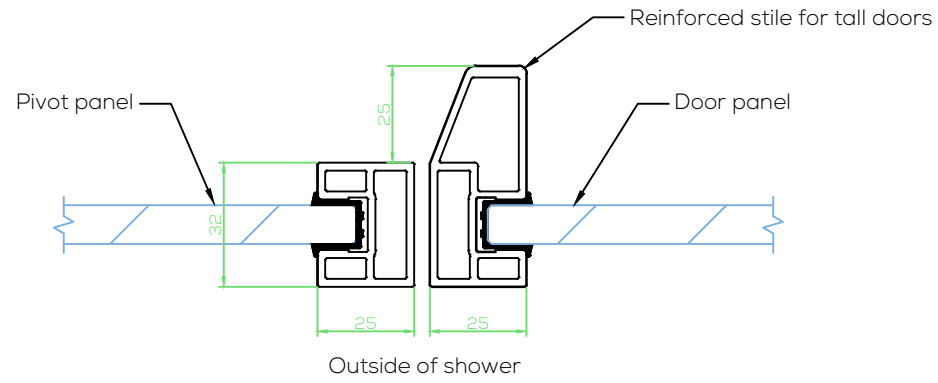

Section BB

Section CC

Section DD

Section EE

A - Pivot door 90deg return detail

C - Pivot door pivot side reinforced stile detail

D - Pivot door pivot side standard stile detail

B - Fixed and return panel wall detail

E - Pivot door - Swing in and out configuration

F - Pivot door - Swing out only configuration

G - Pivot door standard head detail

H - Pivot door reinforced head detail for wide screens

K - Fixed panel floor detail

L - Pivot door sill-less detail

I - Fixed panel standard head detail for pivot showers

J - Pivot fixed panel reinforced head detail for wide screens

M - Glazed mid-rail detail

N - Attached mid-rail detail

TYPICAL DETAILS LEGEND

- L. Sill-less Detail for Pivot Door
- K. Fixed Panel Detail for Pivot Shower
- G. Pivot Door Standard Head
- H. Pivot Door Reinforced Head Detail for wide screens
- I. Fixed Panel Standard Head Detail for Pivot shower
- J. Fixed Panel Reinforced Head Detail for wide Pivot screens
- A. 90 Degree Return configuration for Pivot shower
- B. Fixed and Return Panel to wall configuration for Pivot shower
- E. Standard Door Stile - Swing In/Out configuration to closer panel
- C. Reinforced Door Stile (pivot side) - Swing In/Out configuration to closer panel
- D. Standard Door Stile - Swing In/Out configuration at pivot panel
- F. Standard Door Stile - Swing Out Only configuration to closer panel
- M. Glazed Mid-rail Detail
- N. Affixed Feature Bar Detail