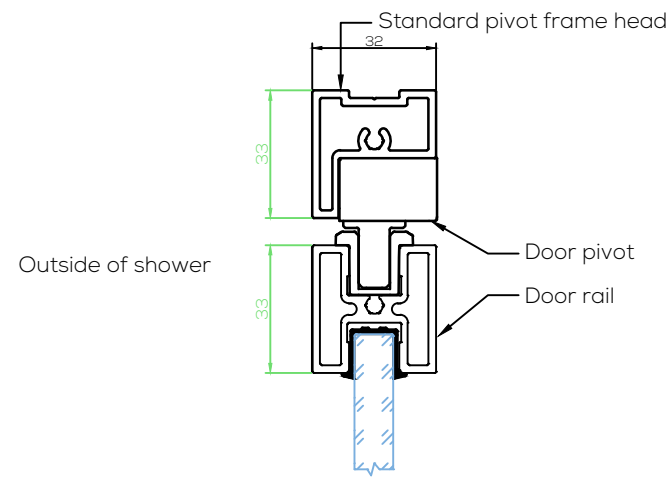

Section BB

Section CC

Section DD

Section EE

A - Pivot door 90deg return detail

C - Pivot door pivot side reinforced stile detail

D - Pivot door pivot side standard stile detail

B - Fixed and return panel wall detail

E - Pivot door - Swing in and out configuration

F - Pivot door - Swing out only configuration

G - Pivot door standard head detail

H - Pivot door reinforced head detail for wide screens

K - Fixed panel floor detail

L - Pivot door sill-less detail

I - Fixed panel standard head detail for pivot showers

J - Pivot fixed panel reinforced head detail for wide screens

M - Glazed mid-rail detail

N - Attached mid-rail detail

TYPICAL DETAILS LEGEND

- L. Sill-less Detail for Pivot Door
- K. Fixed Panel Detail for Pivot Shower
- G. Pivot Door Standard Head
- H. Pivot Door Reinforced Head Detail for wide screens
- I. Fixed Panel Standard Head Detail for Pivot shower
- J. Fixed Panel Reinforced Head Detail for wide Pivot screens
- A. 90 Degree Return configuration for Pivot shower
- B. Fixed and Return Panel to wall configuration for Pivot shower
- E. Standard Door Stile - Swing In/Out configuration to closer panel
- C. Reinforced Door Stile (pivot side) - Swing In/Out configuration to closer panel
- D. Standard Door Stile - Swing In/Out configuration at pivot panel
- F. Standard Door Stile - Swing Out Only configuration to closer panel
- M. Glazed Mid-rail Detail
- N. Affixed Feature Bar Detail