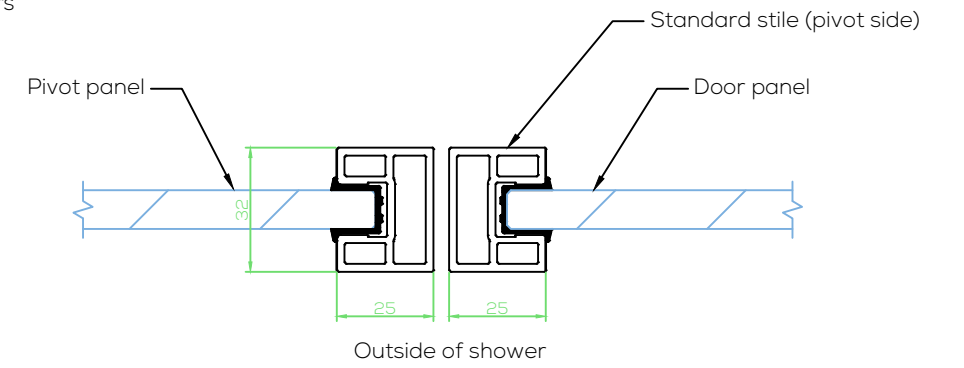

Section BB

Section CC

Section DD

Section EE

A - Pivot door 90deg return detail

C - Pivot door pivot side reinforced stile detail

D - Pivot door pivot side standard stile detail

B - Fixed and return panel wall detail

E - Pivot door - Swing in and out configuration

F - Pivot door - Swing out only configuration

G - Pivot door standard head detail

H - Pivot door reinforced head detail for wide screens

K - Fixed panel floor detail

L - Pivot door sill-less detail

I - Fixed panel standard head detail for pivot showers

J - Pivot fixed panel reinforced head detail for wide screens

M - Glazed mid-rail detail

N - Attached mid-rail detail

TYPICAL DETAILS LEGEND

- L. Sill-less Detail for Pivot Door
- K. Fixed Panel Detail for Pivot Shower
- G. Pivot Door Standard Head
- H. Pivot Door Reinforced Head Detail for wide screens
- I. Fixed Panel Standard Head Detail for Pivot shower
- J. Fixed Panel Reinforced Head Detail for wide Pivot screens
- A. 90 Degree Return configuration for Pivot shower
- B. Fixed and Return Panel to wall configuration for Pivot shower
- E. Standard Door Stile - Swing In/Out configuration to closer panel
- C. Reinforced Door Stile (pivot side) - Swing In/Out configuration to closer panel
- D. Standard Door Stile - Swing In/Out configuration at pivot panel
- F. Standard Door Stile - Swing Out Only configuration to closer panel
- M. Glazed Mid-rail Detail
- N. Affixed Feature Bar Detail