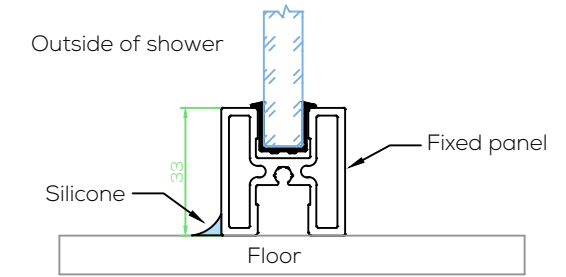

Section BB

Section CC

Section DD

Section EE

A - Pivot door 90deg return detail

C - Pivot door pivot side reinforced stile detail

D - Pivot door pivot side standard stile detail

B - Fixed and return panel wall detail

E - Pivot door - Swing in and out configuration

F - Pivot door - Swing out only configuration

G - Pivot door standard head detail

H - Pivot door reinforced head detail for wide screens

K - Fixed panel floor detail

L - Pivot door sill-less detail

I - Fixed panel standard head detail for pivot showers

J - Pivot fixed panel reinforced head detail for wide screens

M - Glazed mid-rail detail

N - Attached mid-rail detail

TYPICAL DETAILS LEGEND

- L. Sill-less Detail for Pivot Door
- K. Fixed Panel Detail for Pivot Shower
- G. Pivot Door Standard Head
- H. Pivot Door Reinforced Head Detail for wide screens
- I. Fixed Panel Standard Head Detail for Pivot shower
- J. Fixed Panel Reinforced Head Detail for wide Pivot screens
- A. 90 Degree Return configuration for Pivot shower
- B. Fixed and Return Panel to wall configuration for Pivot shower
- E. Standard Door Stile - Swing In/Out configuration to closer panel
- C. Reinforced Door Stile (pivot side) - Swing In/Out configuration to closer panel
- D. Standard Door Stile - Swing In/Out configuration at pivot panel
- F. Standard Door Stile - Swing Out Only configuration to closer panel
- M. Glazed Mid-rail Detail
- N. Affixed Feature Bar Detail