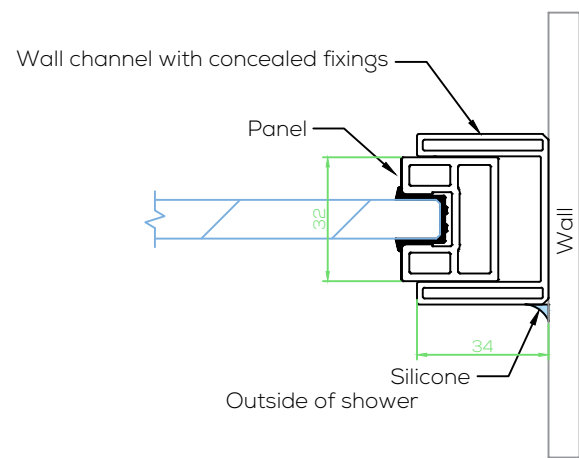

Section BB

Section CC

Section DD

Section EE

A - Pivot door 90deg return detail

C - Pivot door pivot side reinforced stile detail

D - Pivot door pivot side standard stile detail

B - Fixed and return panel wall detail

E - Pivot door - Swing in and out configuration

F - Pivot door - Swing out only configuration

G - Pivot door standard head detail

H - Pivot door reinforced head detail for wide screens

K - Fixed panel floor detail

L - Pivot door sill-less detail

I - Fixed panel standard head detail for pivot showers

J - Pivot fixed panel reinforced head detail for wide screens

M - Glazed mid-rail detail

N - Attached mid-rail detail

TYPICAL DETAILS LEGEND

- L. Sill-less Detail for Pivot Door
- K. Fixed Panel Detail for Pivot Shower
- G. Pivot Door Standard Head
- H. Pivot Door Reinforced Head Detail for wide screens
- I. Fixed Panel Standard Head Detail for Pivot shower
- J. Fixed Panel Reinforced Head Detail for wide Pivot screens
- A. 90 Degree Return configuration for Pivot shower
- B. Fixed and Return Panel to wall configuration for Pivot shower
- E. Standard Door Stile - Swing In/Out configuration to closer panel
- C. Reinforced Door Stile (pivot side) - Swing In/Out configuration to closer panel
- D. Standard Door Stile - Swing In/Out configuration at pivot panel
- F. Standard Door Stile - Swing Out Only configuration to closer panel
- M. Glazed Mid-rail Detail
- N. Affixed Feature Bar Detail