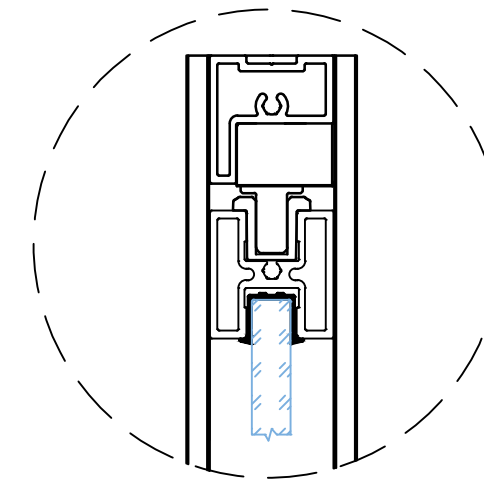

Section BB

Section CC

Section DD

Section EE

A - Pivot door 90deg return detail

C - Pivot door pivot side reinforced stile detail

D - Pivot door pivot side standard stile detail

B - Fixed and return panel wall detail

E - Pivot door - Swing in and out configuration

F - Pivot door - Swing out only configuration

G - Pivot door standard head detail

H - Pivot door reinforced head detail for wide screens

K - Fixed panel floor detail

L - Pivot door sill-less detail

I - Fixed panel standard head detail for pivot showers

J - Pivot fixed panel reinforced head detail for wide screens

M - Glazed mid-rail detail

N - Attached mid-rail detail

TYPICAL DETAILS LEGEND

- L. Sill-less Detail for Pivot Door
- K. Fixed Panel Detail for Pivot Shower
- G. Pivot Door Standard Head
- H. Pivot Door Reinforced Head Detail for wide screens
- I. Fixed Panel Standard Head Detail for Pivot shower
- J. Fixed Panel Reinforced Head Detail for wide Pivot screens
- A. 90 Degree Return configuration for Pivot shower
- B. Fixed and Return Panel to wall configuration for Pivot shower
- E. Standard Door Stile - Swing In/Out configuration to closer panel
- C. Reinforced Door Stile (pivot side) - Swing In/Out configuration to closer panel
- D. Standard Door Stile - Swing In/Out configuration at pivot panel
- F. Standard Door Stile - Swing Out Only configuration to closer panel
- M. Glazed Mid-rail Detail
- N. Affixed Feature Bar Detail