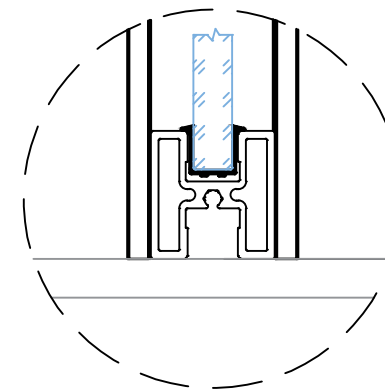

Section BB

Section CC

Section DD

Section EE

A - Pivot door 90deg return detail

C - Pivot door pivot side reinforced stile detail

D - Pivot door pivot side standard stile detail

B - Fixed and return panel wall detail

E - Pivot door - Swing in and out configuration

F - Pivot door - Swing out only configuration

G - Pivot door standard head detail

H - Pivot door reinforced head detail for wide screens

K - Fixed panel floor detail

L - Pivot door sill-less detail

I - Fixed panel standard head detail for pivot showers

J - Pivot fixed panel reinforced head detail for wide screens

M - Glazed mid-rail detail

N - Attached mid-rail detail

TYPICAL DETAILS LEGEND

- L. Sill-less Detail for Pivot Door
- K. Fixed Panel Detail for Pivot Shower
- G. Pivot Door Standard Head
- H. Pivot Door Reinforced Head Detail for wide screens
- I. Fixed Panel Standard Head Detail for Pivot shower
- J. Fixed Panel Reinforced Head Detail for wide Pivot screens
- A. 90 Degree Return configuration for Pivot shower
- B. Fixed and Return Panel to wall configuration for Pivot shower
- E. Standard Door Stile - Swing In/Out configuration to closer panel
- C. Reinforced Door Stile (pivot side) - Swing In/Out configuration to closer panel
- D. Standard Door Stile - Swing In/Out configuration at pivot panel
- F. Standard Door Stile - Swing Out Only configuration to closer panel
- M. Glazed Mid-rail Detail
- N. Affixed Feature Bar Detail