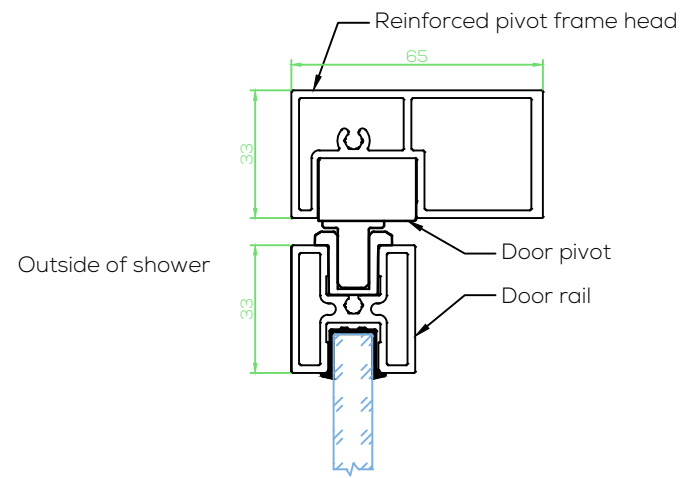

Section BB

Section CC

Section DD

Section EE

A - Pivot door 90deg return detail

C - Pivot door pivot side reinforced stile detail

D - Pivot door pivot side standard stile detail

B - Fixed and return panel wall detail

E - Pivot door - Swing in and out configuration

F - Pivot door - Swing out only configuration

G - Pivot door standard head detail

H - Pivot door reinforced head detail for wide screens

K - Fixed panel floor detail

L - Pivot door sill-less detail

I - Fixed panel standard head detail for pivot showers

J - Pivot fixed panel reinforced head detail for wide screens

M - Glazed mid-rail detail

N - Attached mid-rail detail

TYPICAL DETAILS LEGEND

- L. Sill-less Detail for Pivot Door
- K. Fixed Panel Detail for Pivot Shower
- G. Pivot Door Standard Head
- H. Pivot Door Reinforced Head Detail for wide screens
- I. Fixed Panel Standard Head Detail for Pivot shower
- J. Fixed Panel Reinforced Head Detail for wide Pivot screens
- A. 90 Degree Return configuration for Pivot shower
- B. Fixed and Return Panel to wall configuration for Pivot shower
- E. Standard Door Stile - Swing In/Out configuration to closer panel
- C. Reinforced Door Stile (pivot side) - Swing In/Out configuration to closer panel
- D. Standard Door Stile - Swing In/Out configuration at pivot panel
- F. Standard Door Stile - Swing Out Only configuration to closer panel
- M. Glazed Mid-rail Detail
- N. Affixed Feature Bar Detail