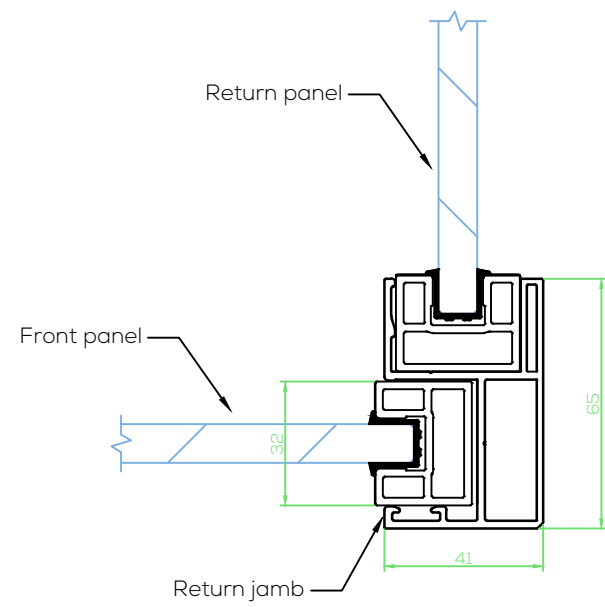

Section BB

Section CC

Section DD

Section EE

A - Pivot door 90deg return detail

C - Pivot door pivot side reinforced stile detail

D - Pivot door pivot side standard stile detail

B - Fixed and return panel wall detail

E - Pivot door - Swing in and out configuration

F - Pivot door - Swing out only configuration

G - Pivot door standard head detail

H - Pivot door reinforced head detail for wide screens

K - Fixed panel floor detail

L - Pivot door sill-less detail

I - Fixed panel standard head detail for pivot showers

J - Pivot fixed panel reinforced head detail for wide screens

M - Glazed mid-rail detail

N - Attached mid-rail detail

TYPICAL DETAILS LEGEND

- L. Sill-less Detail for Pivot Door
- K. Fixed Panel Detail for Pivot Shower
- G. Pivot Door Standard Head
- H. Pivot Door Reinforced Head Detail for wide screens
- I. Fixed Panel Standard Head Detail for Pivot shower
- J. Fixed Panel Reinforced Head Detail for wide Pivot screens
- A. 90 Degree Return configuration for Pivot shower
- B. Fixed and Return Panel to wall configuration for Pivot shower
- E. Standard Door Stile - Swing In/Out configuration to closer panel
- C. Reinforced Door Stile (pivot side) - Swing In/Out configuration to closer panel
- D. Standard Door Stile - Swing In/Out configuration at pivot panel
- F. Standard Door Stile - Swing Out Only configuration to closer panel
- M. Glazed Mid-rail Detail
- N. Affixed Feature Bar Detail