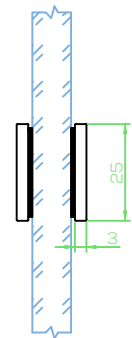

Section BB

Section CC

Section DD

Section EE

A - Pivot door 90deg return detail

C - Pivot door pivot side reinforced stile detail

D - Pivot door pivot side standard stile detail

B - Fixed and return panel wall detail

E - Pivot door - Swing in and out configuration

F - Pivot door - Swing out only configuration

G - Pivot door standard head detail

H - Pivot door reinforced head detail for wide screens

K - Fixed panel floor detail

L - Pivot door sill-less detail

I - Fixed panel standard head detail for pivot showers

J - Pivot fixed panel reinforced head detail for wide screens

M - Glazed mid-rail detail

N - Attached mid-rail detail

TYPICAL DETAILS LEGEND

- L. Sill-less Detail for Pivot Door
- K. Fixed Panel Detail for Pivot Shower
- G. Pivot Door Standard Head
- H. Pivot Door Reinforced Head Detail for wide screens
- I. Fixed Panel Standard Head Detail for Pivot shower
- J. Fixed Panel Reinforced Head Detail for wide Pivot screens
- A. 90 Degree Return configuration for Pivot shower
- B. Fixed and Return Panel to wall configuration for Pivot shower
- E. Standard Door Stile - Swing In/Out configuration to closer panel
- C. Reinforced Door Stile (pivot side) - Swing In/Out configuration to closer panel
- D. Standard Door Stile - Swing In/Out configuration at pivot panel
- F. Standard Door Stile - Swing Out Only configuration to closer panel
- M. Glazed Mid-rail Detail
- N. Affixed Feature Bar Detail