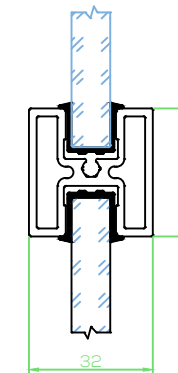

Section BB

Section CC

Section DD

Section EE

A - Pivot door 90deg return detail

C - Pivot door pivot side reinforced stile detail

D - Pivot door pivot side standard stile detail

B - Fixed and return panel wall detail

E - Pivot door - Swing in and out configuration

F - Pivot door - Swing out only configuration

G - Pivot door standard head detail

H - Pivot door reinforced head detail for wide screens

K - Fixed panel floor detail

L - Pivot door sill-less detail

I - Fixed panel standard head detail for pivot showers

J - Pivot fixed panel reinforced head detail for wide screens

M - Glazed mid-rail detail

N - Attached mid-rail detail

TYPICAL DETAILS LEGEND

- L. Sill-less Detail for Pivot Door
- K. Fixed Panel Detail for Pivot Shower
- G. Pivot Door Standard Head
- H. Pivot Door Reinforced Head Detail for wide screens
- I. Fixed Panel Standard Head Detail for Pivot shower
- J. Fixed Panel Reinforced Head Detail for wide Pivot screens
- A. 90 Degree Return configuration for Pivot shower
- B. Fixed and Return Panel to wall configuration for Pivot shower
- E. Standard Door Stile - Swing In/Out configuration to closer panel
- C. Reinforced Door Stile (pivot side) - Swing In/Out configuration to closer panel
- D. Standard Door Stile - Swing In/Out configuration at pivot panel
- F. Standard Door Stile - Swing Out Only configuration to closer panel
- M. Glazed Mid-rail Detail
- N. Affixed Feature Bar Detail