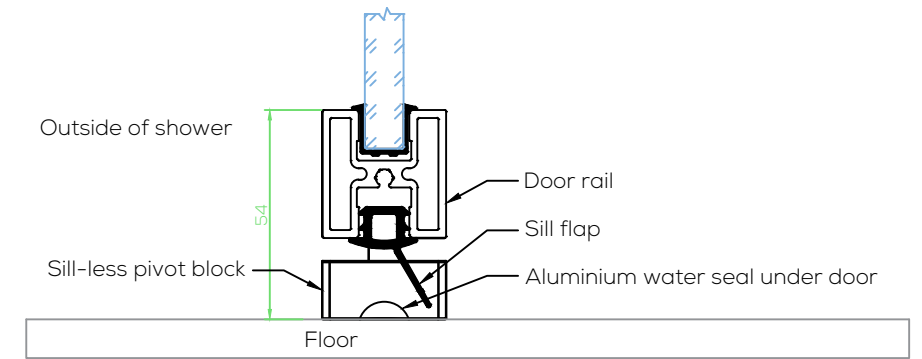

L - Pivot door sill-less detail

I - Fixed panel standard head detail for pivot showers

J - Pivot fixed panel reinforced head detail for wide screens

M - Glazed mid-rail detail

N - Attached mid-rail detail

TYPICAL DETAILS LEGEND

- L. Sill-less Detail for Pivot Door
- K. Fixed Panel Detail for Pivot Shower
- G. Pivot Door Standard Head
- H. Pivot Door Reinforced Head Detail for wide screens
- I. Fixed Panel Standard Head Detail for Pivot shower
- J. Fixed Panel Reinforced Head Detail for wide Pivot screens
- A. 90 Degree Return configuration for Pivot shower
- B. Fixed and Return Panel to wall configuration for Pivot shower
- E. Standard Door Stile - Swing In/Out configuration to closer panel
- C. Reinforced Door Stile (pivot side) - Swing In/Out configuration to closer panel
- D. Standard Door Stile - Swing In/Out configuration at pivot panel
- F. Standard Door Stile - Swing Out Only configuration to closer panel
- M. Glazed Mid-rail Detail
- N. Affixed Feature Bar Detail