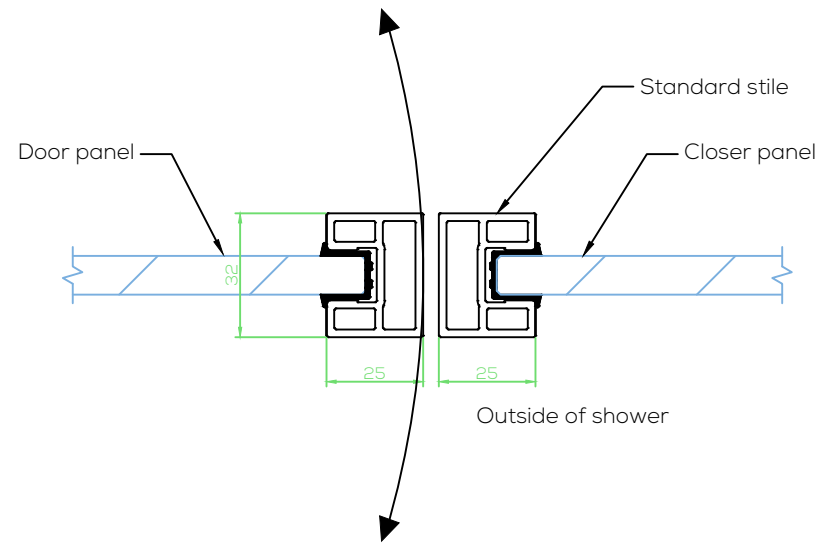

Section BB

Section CC

Section DD

Section EE

A - Pivot door 90deg return detail

C - Pivot door pivot side reinforced stile detail

D - Pivot door pivot side standard stile detail

B - Fixed and return panel wall detail

E - Pivot door - Swing in and out configuration

F - Pivot door - Swing out only configuration

G - Pivot door standard head detail

H - Pivot door reinforced head detail for wide screens

K - Fixed panel floor detail

L - Pivot door sill-less detail

I - Fixed panel standard head detail for pivot showers

J - Pivot fixed panel reinforced head detail for wide screens

M - Glazed mid-rail detail

N - Attached mid-rail detail

TYPICAL DETAILS LEGEND

- L. Sill-less Detail for Pivot Door
- K. Fixed Panel Detail for Pivot Shower
- G. Pivot Door Standard Head
- H. Pivot Door Reinforced Head Detail for wide screens
- I. Fixed Panel Standard Head Detail for Pivot shower
- J. Fixed Panel Reinforced Head Detail for wide Pivot screens
- A. 90 Degree Return configuration for Pivot shower
- B. Fixed and Return Panel to wall configuration for Pivot shower
- E. Standard Door Stile - Swing In/Out configuration to closer panel
- C. Reinforced Door Stile (pivot side) - Swing In/Out configuration to closer panel
- D. Standard Door Stile - Swing In/Out configuration at pivot panel
- F. Standard Door Stile - Swing Out Only configuration to closer panel
- M. Glazed Mid-rail Detail
- N. Affixed Feature Bar Detail