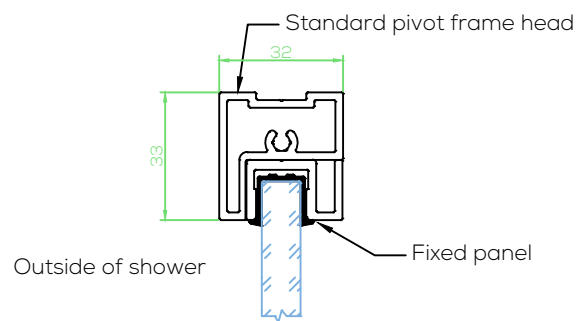

Section BB

Section CC

Section DD

Section EE

A - Pivot door 90deg return detail

C - Pivot door pivot side reinforced stile detail

D - Pivot door pivot side standard stile detail

B - Fixed and return panel wall detail

E - Pivot door - Swing in and out configuration

F - Pivot door - Swing out only configuration

G - Pivot door standard head detail

H - Pivot door reinforced head detail for wide screens

K - Fixed panel floor detail

L - Pivot door sill-less detail

I - Fixed panel standard head detail for pivot showers

J - Pivot fixed panel reinforced head detail for wide screens

M - Glazed mid-rail detail

N - Attached mid-rail detail

TYPICAL DETAILS LEGEND

- L. Sill-less Detail for Pivot Door
- K. Fixed Panel Detail for Pivot Shower
- G. Pivot Door Standard Head
- H. Pivot Door Reinforced Head Detail for wide screens
- I. Fixed Panel Standard Head Detail for Pivot shower
- J. Fixed Panel Reinforced Head Detail for wide Pivot screens
- A. 90 Degree Return configuration for Pivot shower
- B. Fixed and Return Panel to wall configuration for Pivot shower
- E. Standard Door Stile - Swing In/Out configuration to closer panel
- C. Reinforced Door Stile (pivot side) - Swing In/Out configuration to closer panel
- D. Standard Door Stile - Swing In/Out configuration at pivot panel
- F. Standard Door Stile - Swing Out Only configuration to closer panel
- M. Glazed Mid-rail Detail
- N. Affixed Feature Bar Detail