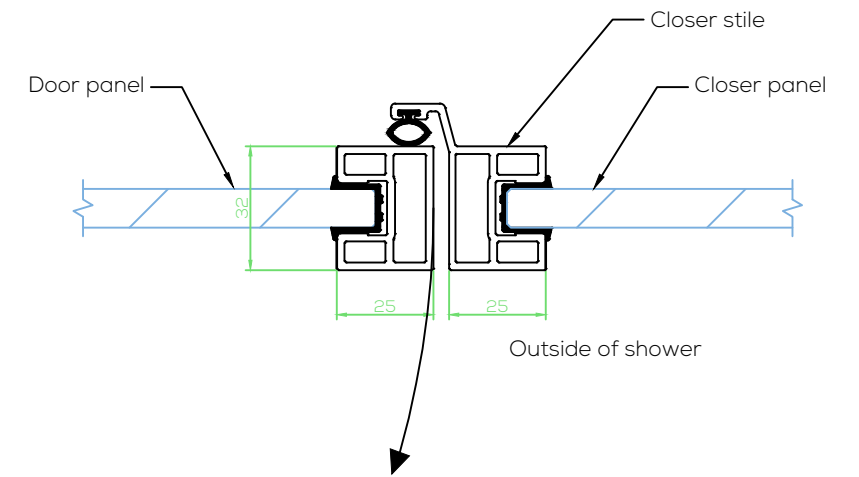

Section BB

Section CC

Section DD

Section EE

A - Pivot door 90deg return detail

C - Pivot door pivot side reinforced stile detail

D - Pivot door pivot side standard stile detail

B - Fixed and return panel wall detail

E - Pivot door - Swing in and out configuration

F - Pivot door - Swing out only configuration

G - Pivot door standard head detail

H - Pivot door reinforced head detail for wide screens

K - Fixed panel floor detail

L - Pivot door sill-less detail

I - Fixed panel standard head detail for pivot showers

J - Pivot fixed panel reinforced head detail for wide screens

M - Glazed mid-rail detail

N - Attached mid-rail detail

TYPICAL DETAILS LEGEND

- L. Sill-less Detail for Pivot Door
- K. Fixed Panel Detail for Pivot Shower
- G. Pivot Door Standard Head
- H. Pivot Door Reinforced Head Detail for wide screens
- I. Fixed Panel Standard Head Detail for Pivot shower
- J. Fixed Panel Reinforced Head Detail for wide Pivot screens
- A. 90 Degree Return configuration for Pivot shower
- B. Fixed and Return Panel to wall configuration for Pivot shower
- E. Standard Door Stile - Swing In/Out configuration to closer panel
- C. Reinforced Door Stile (pivot side) - Swing In/Out configuration to closer panel
- D. Standard Door Stile - Swing In/Out configuration at pivot panel
- F. Standard Door Stile - Swing Out Only configuration to closer panel
- M. Glazed Mid-rail Detail
- N. Affixed Feature Bar Detail