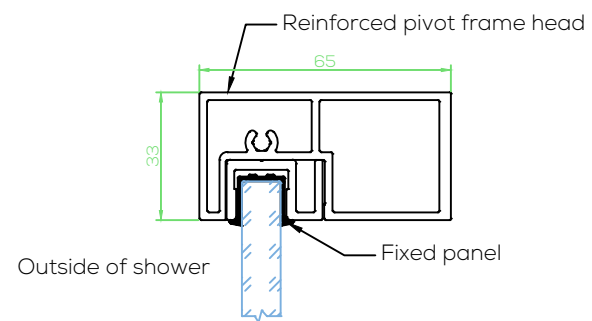

Section BB

Section CC

Section DD

Section EE

A - Pivot door 90deg return detail

C - Pivot door pivot side reinforced stile detail

D - Pivot door pivot side standard stile detail

B - Fixed and return panel wall detail

E - Pivot door - Swing in and out configuration

F - Pivot door - Swing out only configuration

G - Pivot door standard head detail

H - Pivot door reinforced head detail for wide screens

K - Fixed panel floor detail

L - Pivot door sill-less detail

I - Fixed panel standard head detail for pivot showers

J - Pivot fixed panel reinforced head detail for wide screens

M - Glazed mid-rail detail

N - Attached mid-rail detail

TYPICAL DETAILS LEGEND

- L. Sill-less Detail for Pivot Door
- K. Fixed Panel Detail for Pivot Shower
- G. Pivot Door Standard Head
- H. Pivot Door Reinforced Head Detail for wide screens
- I. Fixed Panel Standard Head Detail for Pivot shower
- J. Fixed Panel Reinforced Head Detail for wide Pivot screens
- A. 90 Degree Return configuration for Pivot shower
- B. Fixed and Return Panel to wall configuration for Pivot shower
- E. Standard Door Stile - Swing In/Out configuration to closer panel
- C. Reinforced Door Stile (pivot side) - Swing In/Out configuration to closer panel
- D. Standard Door Stile - Swing In/Out configuration at pivot panel
- F. Standard Door Stile - Swing Out Only configuration to closer panel
- M. Glazed Mid-rail Detail
- N. Affixed Feature Bar Detail