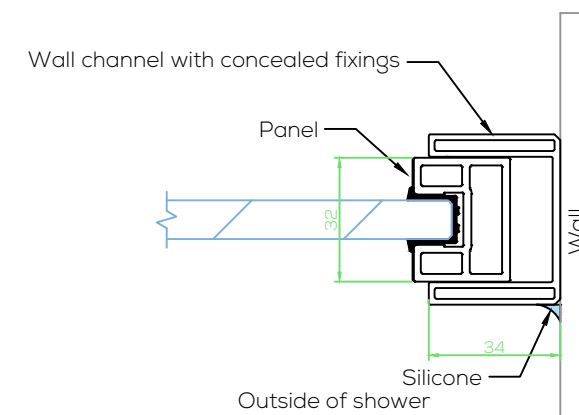

PARC

O - Overlap sliding head detail

Q - Overlap Sill-less sliding door 90deg return detail

V - Fixed and return panel wall detail

S - Overlap sliding door sill detail

T - Overlap sliding door panel and guide detail

K - Fixed panel floor detail

M - Glazed mid-rail detail

N - Attached feature bar detail

TYPICAL DETAILS LEGEND

- S. Sill Detail for Overlap Sliding Door with sill
- T. Door Panel and Guide Detail for Overlap Sliding Door
- O. Head Detail for Overlap Sliding screens
- V. Fixed and Return Panel to wall configuration for Sliding shower
- M. Glazed Mid-rail Detail
- N. Affixed Feature Bar Detail