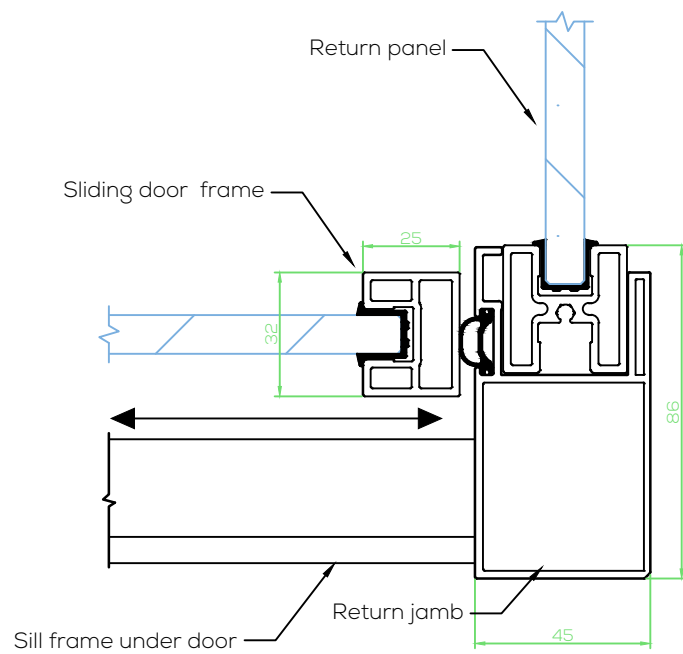

PARC

O - Overlap sliding head detail

Q - Overlap Sill-less sliding door 90deg return detail

V - Fixed and return panel wall detail

S - Overlap sliding door sill detail

T - Overlap sliding door panel and guide detail

K - Fixed panel floor detail

M - Glazed mid-rail detail

N - Attached feature bar detail

TYPICAL DETAILS LEGEND

- S. Sill Detail for Overlap Sliding Door with sill
- T. Door Panel and Guide Detail for Overlap Sliding Door
- O. Head Detail for Overlap Sliding screens
- V. Fixed and Return Panel to wall configuration for Sliding shower
- M. Glazed Mid-rail Detail
- N. Affixed Feature Bar Detail