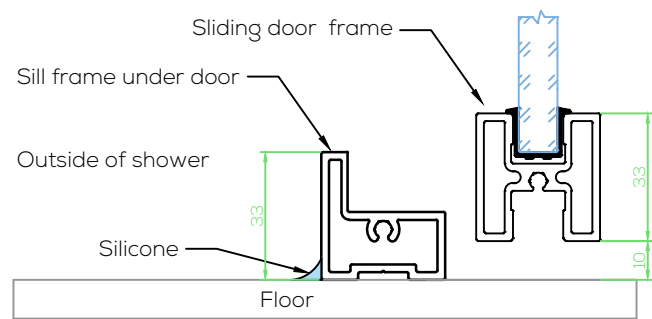

PARC

O - Overlap sliding head detail

Q - Overlap Sill-less sliding door 90deg return detail

V - Fixed and return panel wall detail

S - Overlap sliding door sill detail

T - Overlap sliding door panel and guide detail

K - Fixed panel floor detail

M - Glazed mid-rail detail

N - Attached feature bar detail

TYPICAL DETAILS LEGEND

- S. Sill Detail for Overlap Sliding Door with sill
- T. Door Panel and Guide Detail for Overlap Sliding Door
- O. Head Detail for Overlap Sliding screens
- V. Fixed and Return Panel to wall configuration for Sliding shower
- M. Glazed Mid-rail Detail
- N. Affixed Feature Bar Detail