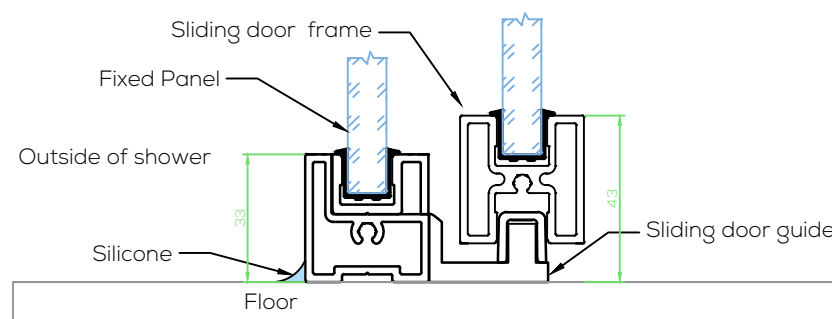

PARC

O - Overlap sliding head detail

Q - Overlap Sill-less sliding door 90deg return detail

V - Fixed and return panel wall detail

S - Overlap sliding door sill detail

T - Overlap sliding door panel and guide detail

K - Fixed panel floor detail

M - Glazed mid-rail detail

N - Attached feature bar detail

TYPICAL DETAILS LEGEND

- S. Sill Detail for Overlap Sliding Door with sill
- T. Door Panel and Guide Detail for Overlap Sliding Door
- O. Head Detail for Overlap Sliding screens
- V. Fixed and Return Panel to wall configuration for Sliding shower
- M. Glazed Mid-rail Detail
- N. Affixed Feature Bar Detail