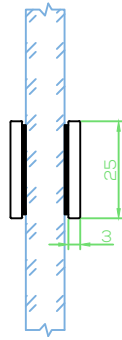

PARC

O - Overlap sliding head detail

Q - Overlap Sill-less sliding door 90deg return detail

V - Fixed and return panel wall detail

S - Overlap sliding door sill detail

T - Overlap sliding door panel and guide detail

K - Fixed panel floor detail

M - Glazed mid-rail detail

N - Attached feature bar detail

TYPICAL DETAILS LEGEND

- S. Sill Detail for Overlap Sliding Door with sill
- T. Door Panel and Guide Detail for Overlap Sliding Door
- O. Head Detail for Overlap Sliding screens
- V. Fixed and Return Panel to wall configuration for Sliding shower
- M. Glazed Mid-rail Detail
- N. Affixed Feature Bar Detail