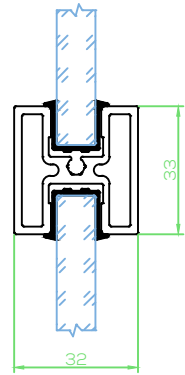

PARC

O - Overlap sliding head detail

Q - Overlap Sill-less sliding door 90deg return detail

V - Fixed and return panel wall detail

S - Overlap sliding door sill detail

T - Overlap sliding door panel and guide detail

K - Fixed panel floor detail

M - Glazed mid-rail detail

N - Attached feature bar detail

TYPICAL DETAILS LEGEND

- S. Sill Detail for Overlap Sliding Door with sill
- T. Door Panel and Guide Detail for Overlap Sliding Door
- O. Head Detail for Overlap Sliding screens
- V. Fixed and Return Panel to wall configuration for Sliding shower
- M. Glazed Mid-rail Detail
- N. Affixed Feature Bar Detail