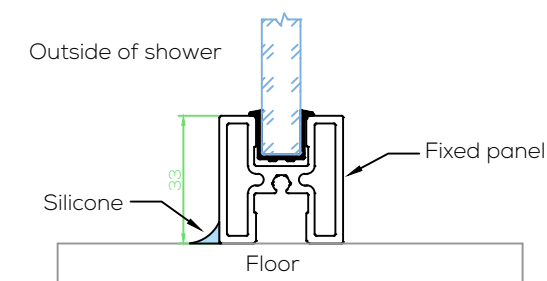

PARC

O - Overlap sliding head detail

Q - Overlap Sill-less sliding door 90deg return detail

V - Fixed and return panel wall detail

S - Overlap sliding door sill detail

T - Overlap sliding door panel and guide detail

K - Fixed panel floor detail

M - Glazed mid-rail detail

N - Attached feature bar detail

TYPICAL DETAILS LEGEND

- S. Sill Detail for Overlap Sliding Door with sill
- T. Door Panel and Guide Detail for Overlap Sliding Door
- O. Head Detail for Overlap Sliding screens
- V. Fixed and Return Panel to wall configuration for Sliding shower
- M. Glazed Mid-rail Detail
- N. Affixed Feature Bar Detail