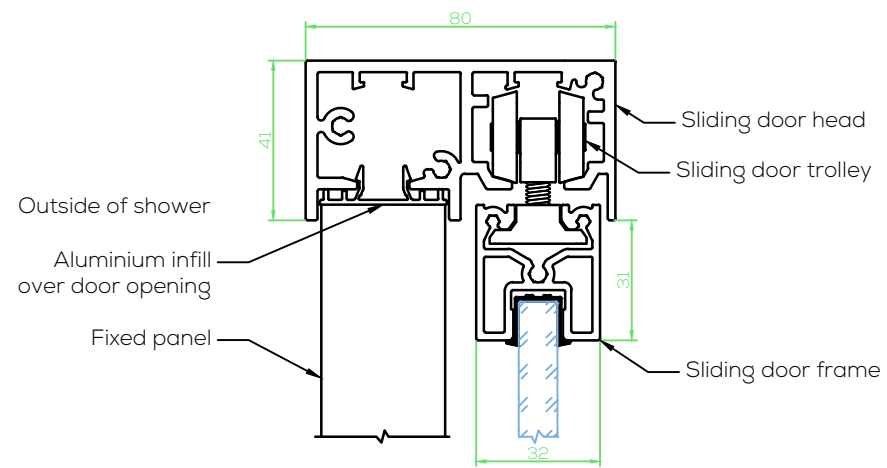

PARC

O - Overlap sliding head detail

Q - Overlap Sill-less sliding door 90deg return detail

V - Fixed and return panel wall detail

S - Overlap sliding door sill detail

T - Overlap sliding door panel and guide detail

K - Fixed panel floor detail

M - Glazed mid-rail detail

N - Attached feature bar detail

TYPICAL DETAILS LEGEND

- S. Sill Detail for Overlap Sliding Door with sill
- T. Door Panel and Guide Detail for Overlap Sliding Door
- O. Head Detail for Overlap Sliding screens
- V. Fixed and Return Panel to wall configuration for Sliding shower
- M. Glazed Mid-rail Detail
- N. Affixed Feature Bar Detail