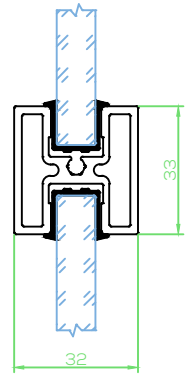

PARC

O - Overlap sliding head detail

Q - Overlap Sill-less sliding door 90deg return detail

V - Fixed and return panel wall detail

R - Overlap sliding door sill-less detail

T - Overlap sliding door panel and guide detail

K - Fixed panel floor detail

Mid-rail detail

M - Glazed mid-rail detail

Feature bar detail

N - Attached feature bar detail

TYPICAL DETAILS LEGEND

- R. Sill-less Detail for Overlap Sliding Door
- O. Head Detail for Overlap Sliding screens
- Q. 90 Degree Return configuration for Sliding Sill-less Shower
- V. Fixed and Return Panel to wall configuration for Sliding shower
- M. Glazed Mid-rail Detail
- N. Affixed Feature Bar Detail