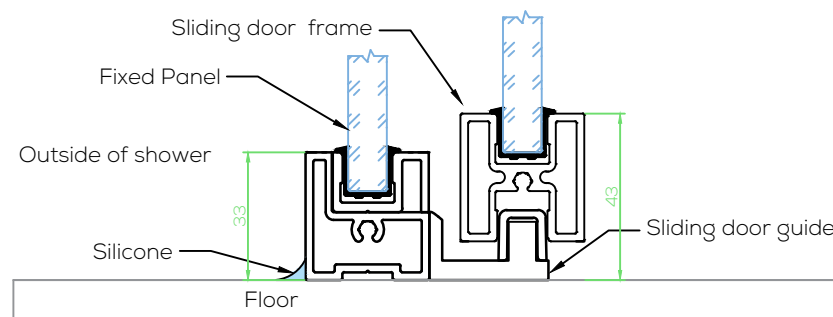

PARC

O - Overlap sliding head detail

Q - Overlap Sill-less sliding door 90deg return detail

V - Fixed and return panel wall detail

R - Overlap sliding door sill-less detail

T - Overlap sliding door panel and guide detail

K - Fixed panel floor detail

Mid-rail detail

M - Glazed mid-rail detail

Feature bar detail

N - Attached feature bar detail

TYPICAL DETAILS LEGEND

- R. Sill-less Detail for Overlap Sliding Door
- O. Head Detail for Overlap Sliding screens
- Q. 90 Degree Return configuration for Sliding Sill-less Shower
- V. Fixed and Return Panel to wall configuration for Sliding shower
- M. Glazed Mid-rail Detail
- N. Affixed Feature Bar Detail