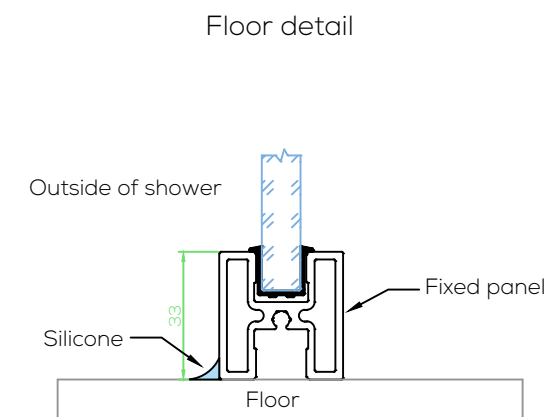

PARC

O - Overlap sliding head detail

Q - Overlap Sill-less sliding door 90deg return detail

V - Fixed and return panel wall detail

R - Overlap sliding door sill-less detail

T - Overlap sliding door panel and guide detail

K - Fixed panel floor detail

Mid-rail detail

M - Glazed mid-rail detail

Feature bar detail

N - Attached feature bar detail

TYPICAL DETAILS LEGEND

- R. Sill-less Detail for Overlap Sliding Door
- O. Head Detail for Overlap Sliding screens
- Q. 90 Degree Return configuration for Sliding Sill-less Shower
- V. Fixed and Return Panel to wall configuration for Sliding shower
- M. Glazed Mid-rail Detail
- N. Affixed Feature Bar Detail