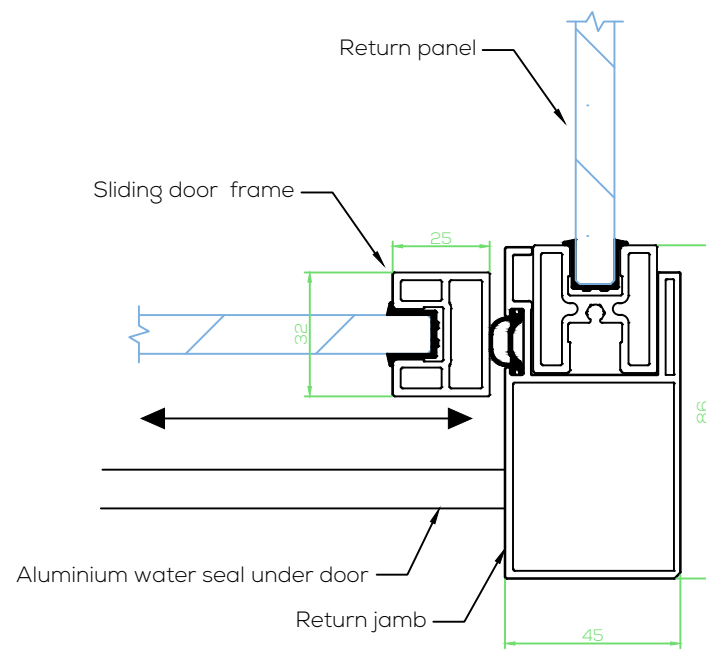

PARC

O - Overlap sliding head detail

Q - Overlap Sill-less sliding door 90deg return detail

V - Fixed and return panel wall detail

R - Overlap sliding door sill-less detail

T - Overlap sliding door panel and guide detail

K - Fixed panel floor detail

Mid-rail detail

M - Glazed mid-rail detail

Feature bar detail

N - Attached feature bar detail

TYPICAL DETAILS LEGEND

- R. Sill-less Detail for Overlap Sliding Door
- O. Head Detail for Overlap Sliding screens
- Q. 90 Degree Return configuration for Sliding Sill-less Shower
- V. Fixed and Return Panel to wall configuration for Sliding shower
- M. Glazed Mid-rail Detail
- N. Affixed Feature Bar Detail