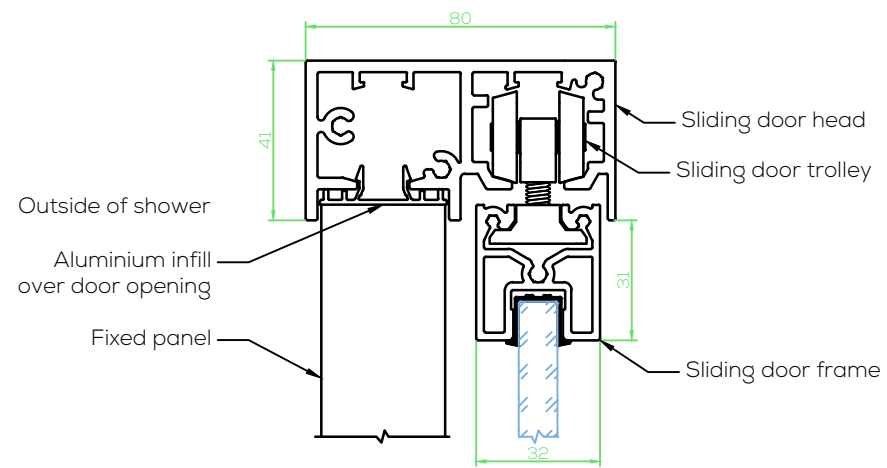

PARC

O - Overlap sliding head detail

Q - Overlap Sill-less sliding door 90deg return detail

V - Fixed and return panel wall detail

R - Overlap sliding door sill-less detail

T - Overlap sliding door panel and guide detail

K - Fixed panel floor detail

Mid-rail detail

M - Glazed mid-rail detail

Feature bar detail

N - Attached feature bar detail

TYPICAL DETAILS LEGEND

- R. Sill-less Detail for Overlap Sliding Door
- O. Head Detail for Overlap Sliding screens
- Q. 90 Degree Return configuration for Sliding Sill-less Shower
- V. Fixed and Return Panel to wall configuration for Sliding shower
- M. Glazed Mid-rail Detail
- N. Affixed Feature Bar Detail