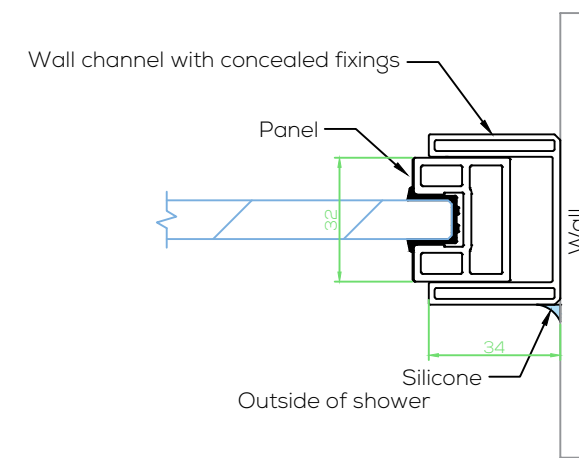

PARC

O - Overlap sliding head detail

Q - Overlap Sill-less sliding door 90deg return detail

V - Fixed and return panel wall detail

R - Overlap sliding door sill-less detail

T - Overlap sliding door panel and guide detail

K - Fixed panel floor detail

Mid-rail detail

M - Glazed mid-rail detail

Feature bar detail

N - Attached feature bar detail

TYPICAL DETAILS LEGEND

- R. Sill-less Detail for Overlap Sliding Door
- O. Head Detail for Overlap Sliding screens
- Q. 90 Degree Return configuration for Sliding Sill-less Shower
- V. Fixed and Return Panel to wall configuration for Sliding shower
- M. Glazed Mid-rail Detail
- N. Affixed Feature Bar Detail