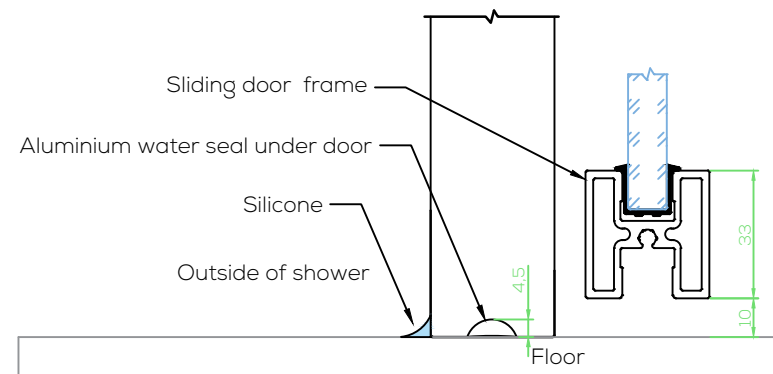

PARC

O - Overlap sliding head detail

Q - Overlap Sill-less sliding door 90deg return detail

V - Fixed and return panel wall detail

R - Overlap sliding door sill-less detail

T - Overlap sliding door panel and guide detail

K - Fixed panel floor detail

Mid-rail detail

M - Glazed mid-rail detail

Feature bar detail

N - Attached feature bar detail

TYPICAL DETAILS LEGEND

- R. Sill-less Detail for Overlap Sliding Door
- O. Head Detail for Overlap Sliding screens
- Q. 90 Degree Return configuration for Sliding Sill-less Shower
- V. Fixed and Return Panel to wall configuration for Sliding shower
- M. Glazed Mid-rail Detail
- N. Affixed Feature Bar Detail